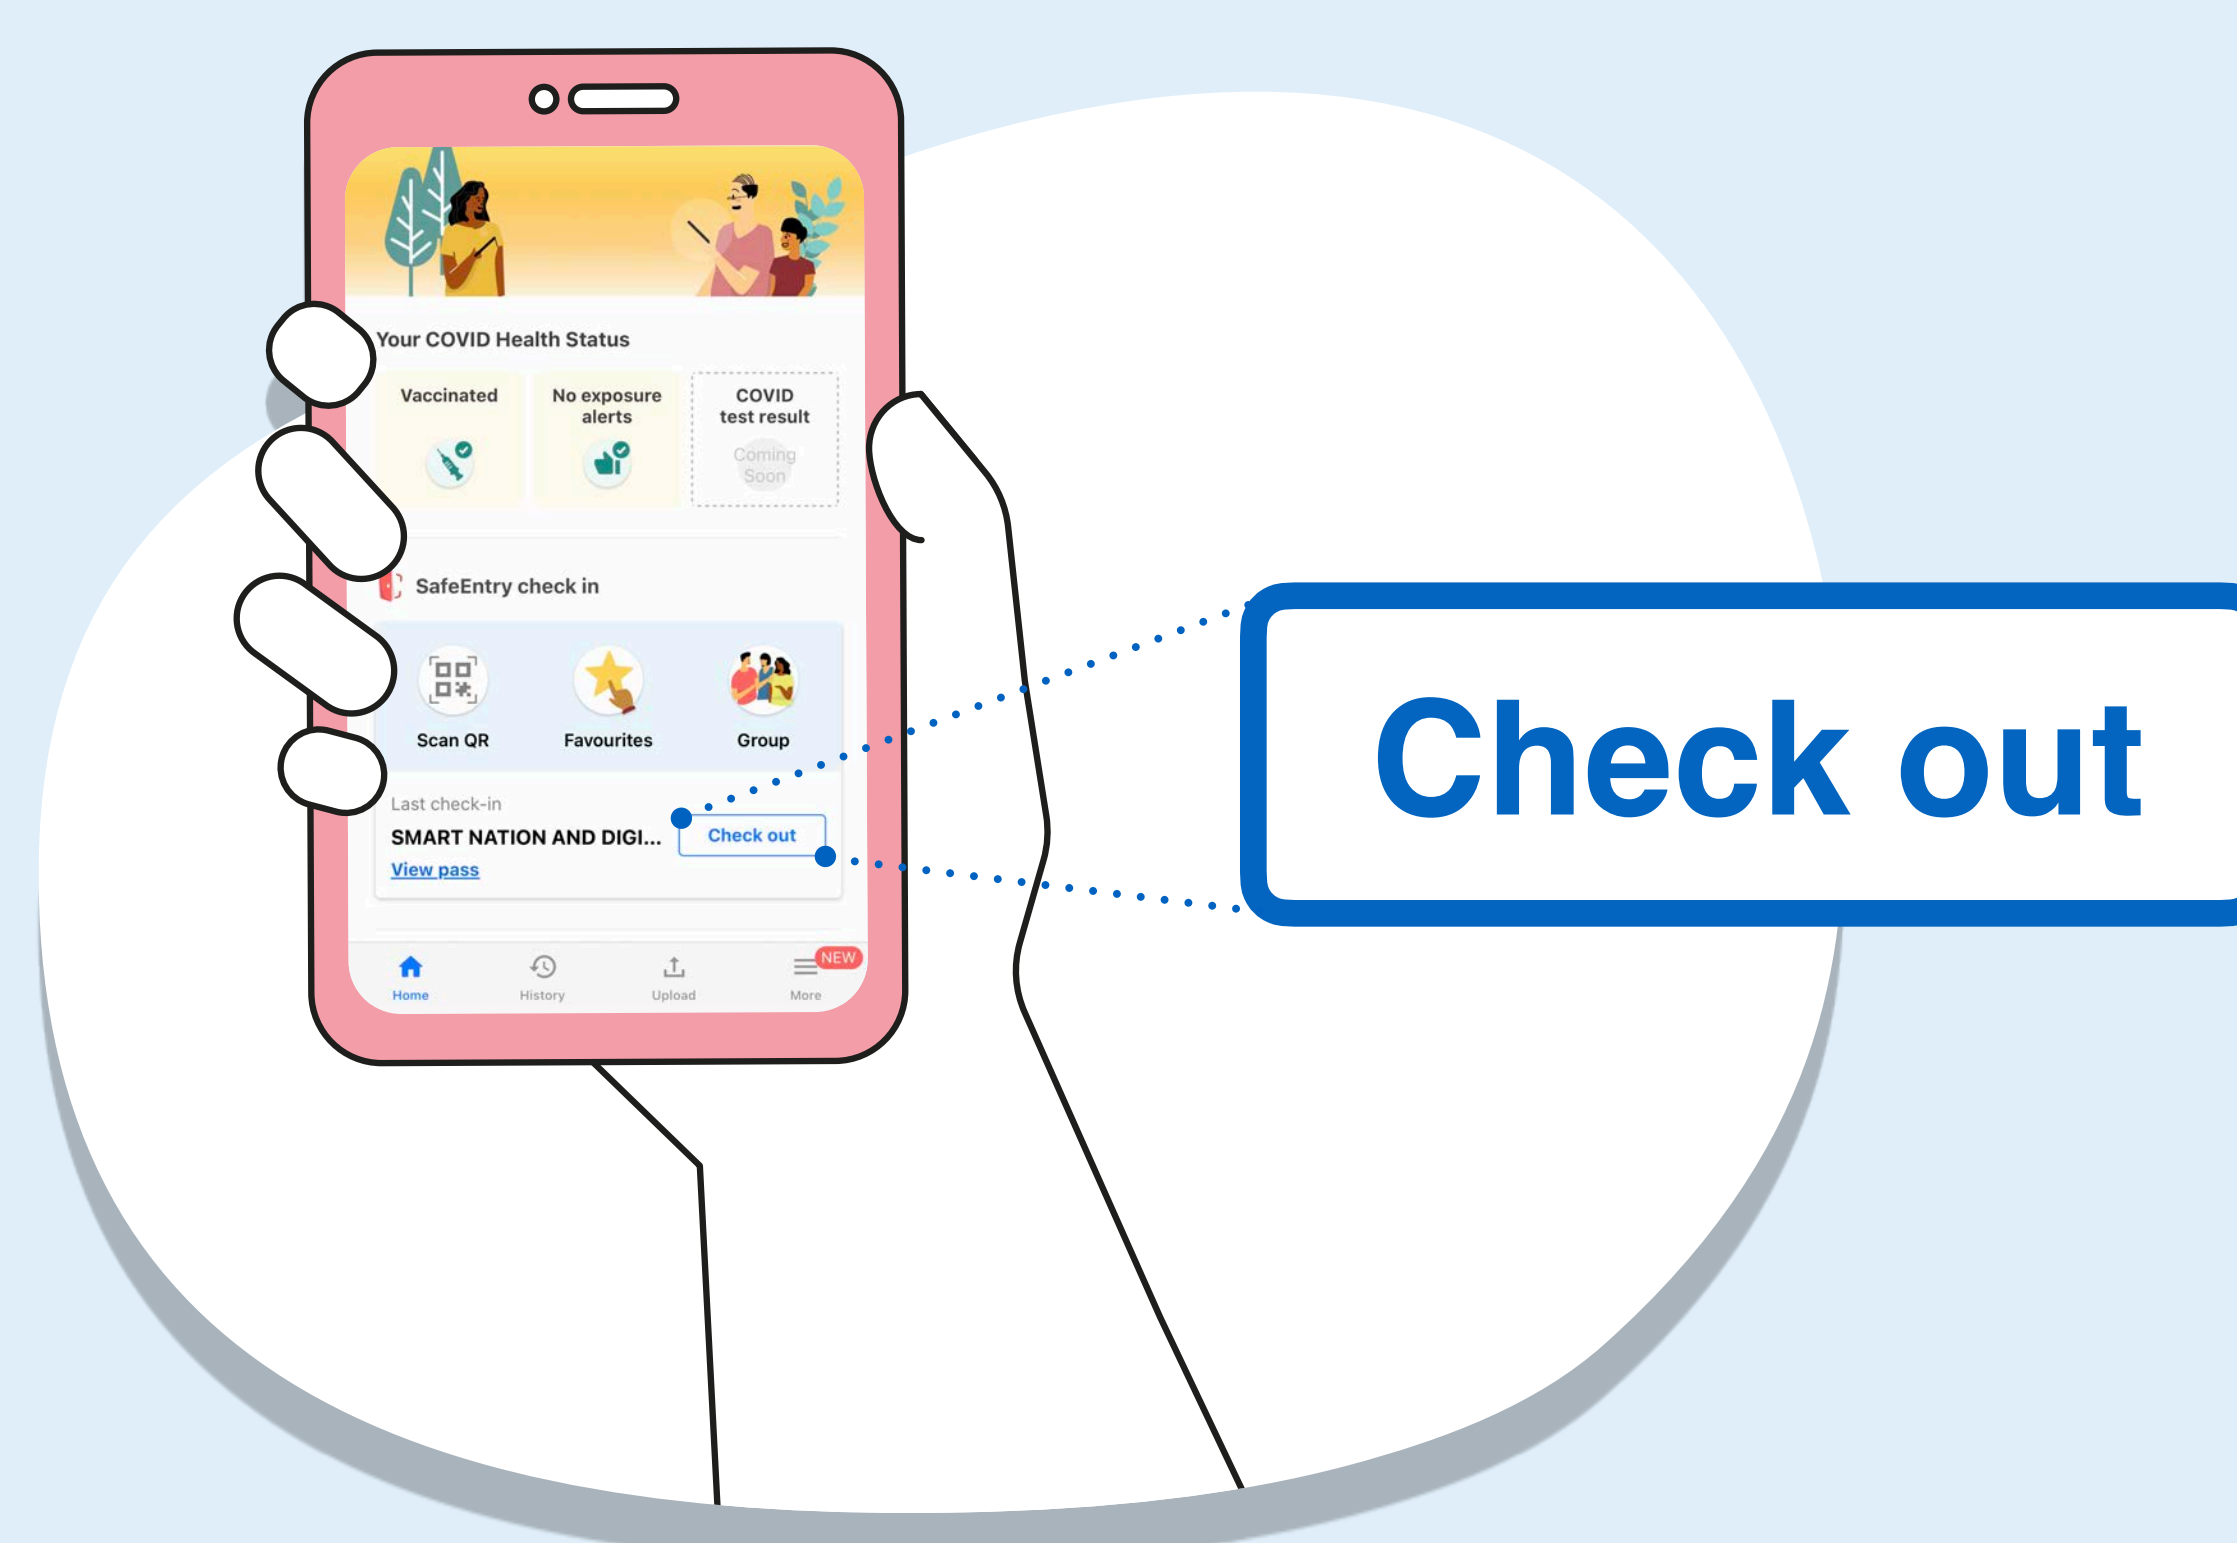

CHECK OUT

If you had checked in with your TraceTogether App or Token using the SafeEntry Gateway...

OR

Tap and go using the SafeEntry Gateway Check-Out Box (with blue sticker)

Approach staff to check out using the SafeEntry Gateway function on the venue's mobile device

If you had checked in by scanning the QR code using your TraceTogether App...

Tap "Check out" button in your TraceTogether App