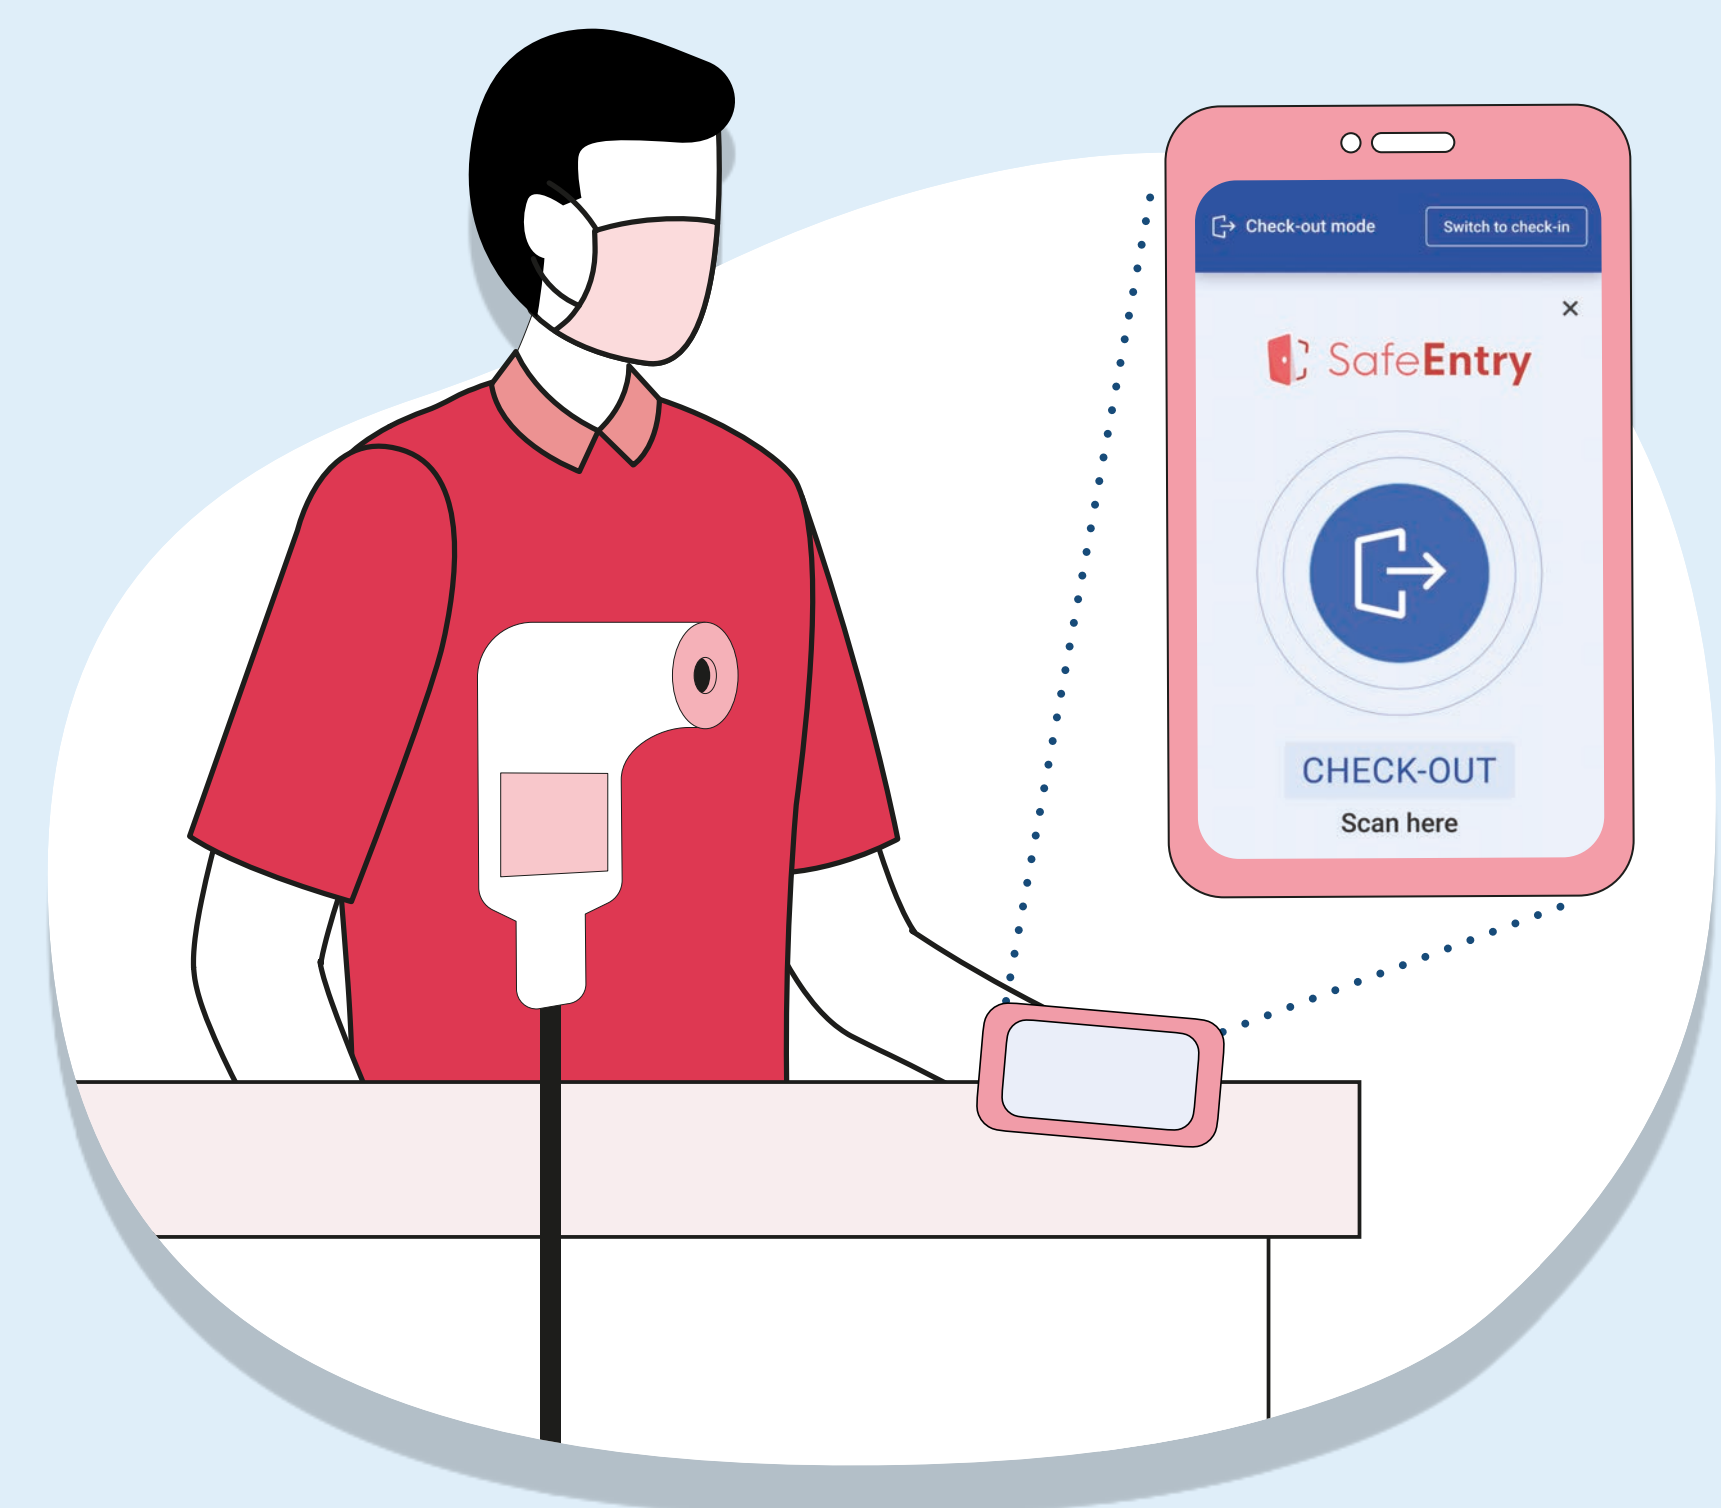

CHECK OUT

If you had checked in with your TraceTogether App or Token using the SafeEntry Gateway...

OR

Tap and go using the SafeEntry Gateway Check-Out Box (with blue sticker)

Approach staff to check out using the SafeEntry Gateway function on the venue's mobile device

If you had checked in by scanning the QR code using your TraceTogether App...

Tap "Check out" button in your TraceTogether App