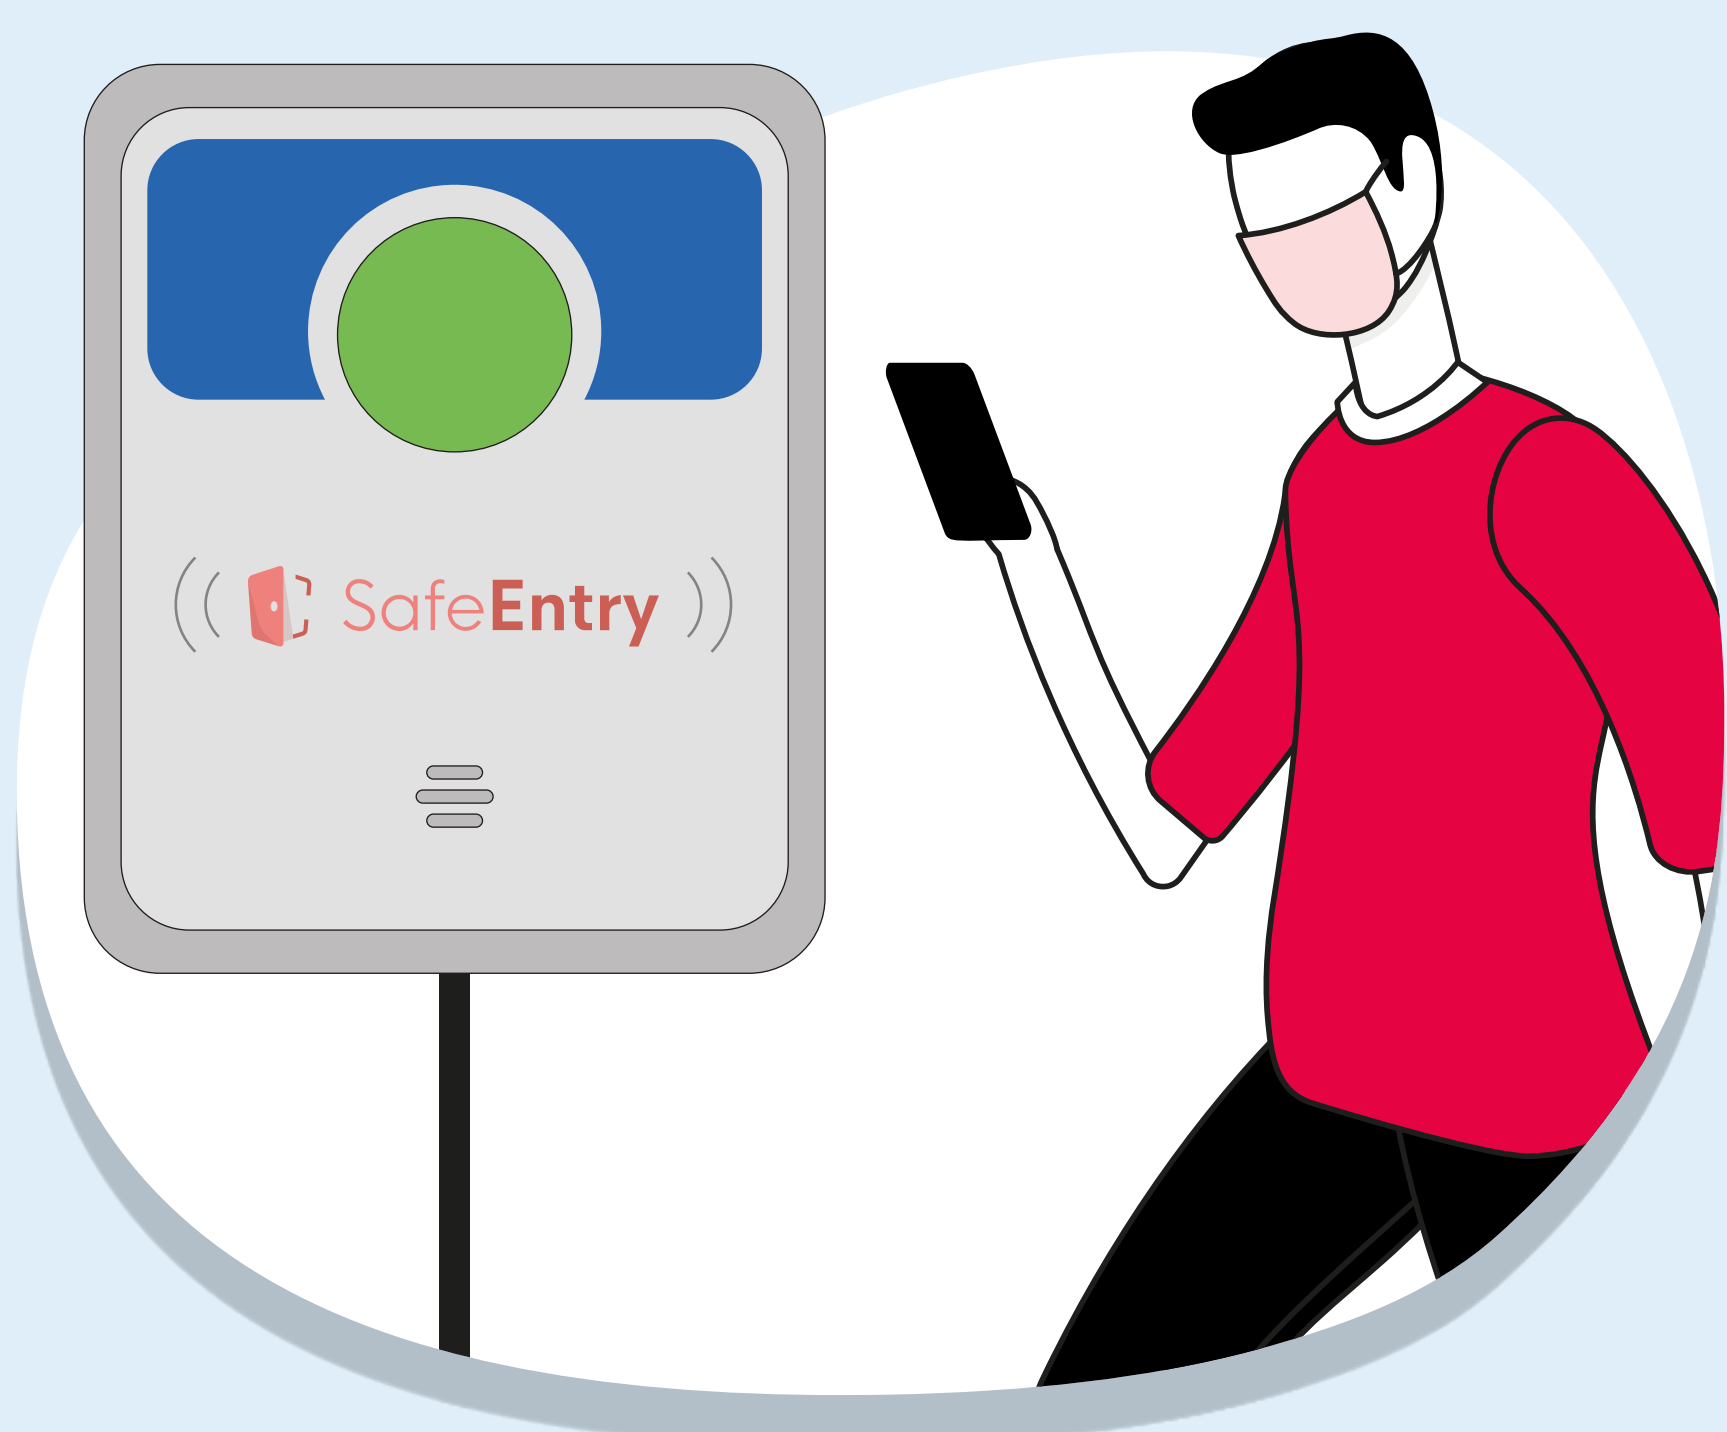

CHECK OUT

If you had checked in with your TraceTogether App or Token using the SafeEntry Gateway...

OR

Tap and go using the SafeEntry Gateway Check-Out Box (with blue sticker)

Approach staff to check out using the SafeEntry Gateway function on the venue's mobile device

If you had checked in by scanning the QR code using your TraceTogether App...

Tap "Check out" button in your TraceTogether App